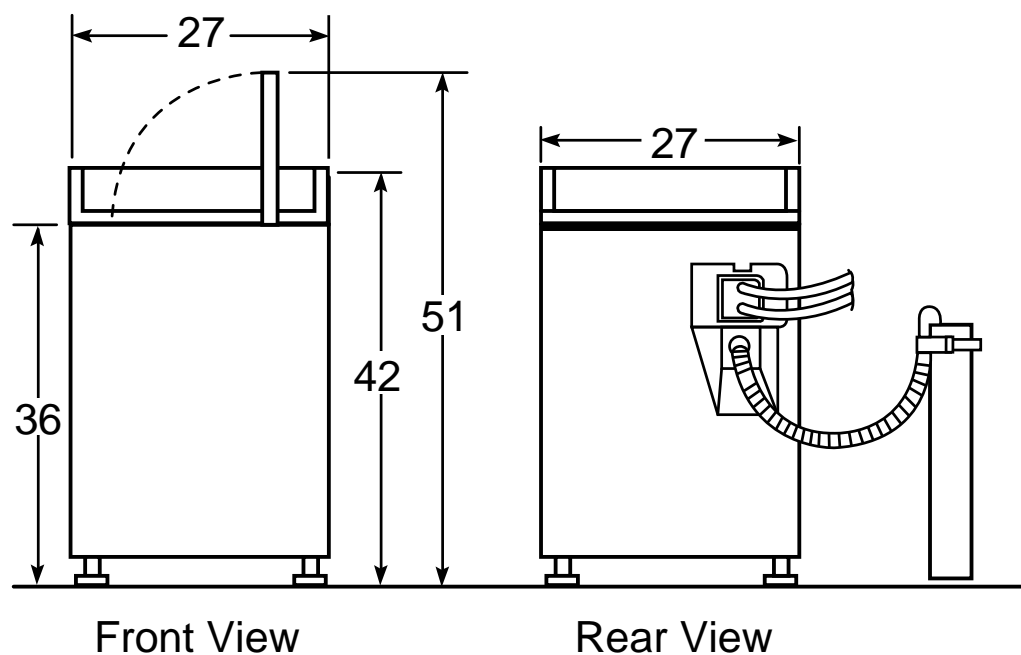

YBXR2070VWW—Extra-Large Capacity Washer

Washer Dimensions (in inches)

Circuit Requirements: An individual, properly-grounded branch circuit, with a three-prong grounding-type receptacle, protected by a 15 or 20 amp circuit breaker or a time-delay fuse, is required.

YBXR2070VWW—Extra-Large Capacity Washer

Features and Benefits

- Extra-Large (2.7 Cu. Ft.) Capacity
- Balance Pro™ Suspension System
- 7 Wash Cycles
- Cycles: Permanent Press, Knits, Delicates, Cottons Regular with Heavy Soil, Normal Soil, Light Soil and Soak Cycle
- 2 Wash/Spin Speed Combinations
- 3 Wash/Rinse Temperatures
- 3 Water Levels
- FlexCare™ Agitator
- Self-Cleaning Filter
- Left-Hand Lid Opening
- Tuf Tub™ Basket
- Front Serviceable
- Model YBXR2070VWW-White on White